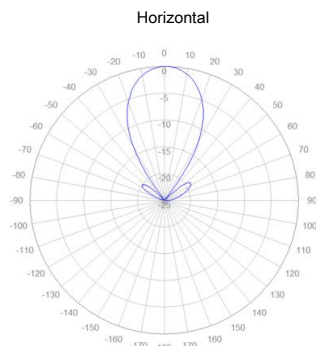

Vertical Pattern

Elevation Beam width	(°)	69±8.9	62.4±3.9	67.4±6.3	57.7±5.8	60.9±2.6
Front-to-Back Ratio	(dB)	19.7	20.2	22.5	22.5	22.6
Cross Polar Discrimination at Boresight	(dB)	17.8	18.1	14.6	17	17.4
Cross Polar Discrimination over Sector	(dB)	7.2	5.2	10.9	7.5	7.6

Outline

Back side

Low+Mid 4T4R Spot Beam Antenna

(1x) 698-960 MHz
(2x) 1695-2700 MHz

4-Port

MECHANICAL SPECIFICATIONS

Connector Type & Quantity	-	4 x 4.3-10 Female
Connector Position	-	Backside
Antenna Dimension (H x D)	(inch / mm)	23.7 x 14.2 x 6.7 / 600 x 360 x 170
Weight (without Mounting Kit)	(lb / kg)	13.3 / 6
Wind Load (@100 mph)	(N)	Front 256, Side 121, Rear 256
Max.Wind Speed (Survival Wind Speed)	(mph)	150
Radome (Color)	-	FRP (Gray)

Array Information

Array	Frequency(MHz)	Connectors
R1-Y1	698-960 / 1695-2700	1-2
Y2	1695-2700	3-4

Pattern

Pattern File_698-960 MHz

Vertical

Pattern File_1695-2700 MHz

Thank you for your Consideration !

gamma nu
PIM FREE ANTENNA