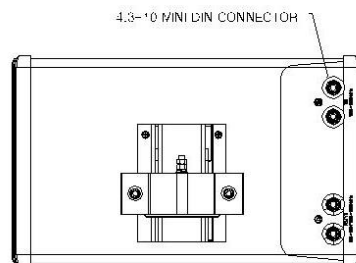

GENERAL SPECIFICATIONS

Isolation	(dB)	>23				
VSWR	-	1.5 : 1		1.7 : 1		
Polarization	(°)	Slant ±45				
Intermodulation IM3	(dBc)	-153(2x43 dBm carrier)				
Impedance	(Ω)	50				
Max. Effective Power per Port	(Watts)	200				

Outline

Back side

Low+Mid 4T4R Spot Beam Antenna

(1x) 698-960 MHz
(2x) 1695-2700 MHz

4-Port

MECHANICAL SPECIFICATIONS

Connector Type & Quantity	-	4 x 4.3-10 Female
Connector Position	-	Backside
Antenna Dimension (H x D)	(inch / mm)	23.7 x 14.2 x 6.7 / 600 x 360 x 170
Weight (without Mounting Kit)	(lb / kg)	13.3 / 6
Wind Load (@100 mph)	(N)	Front 256, Side 121, Rear 256
Max.Wind Speed (Survival Wind Speed)	(mph)	150
Radome (Color)	-	FRP (Gray)