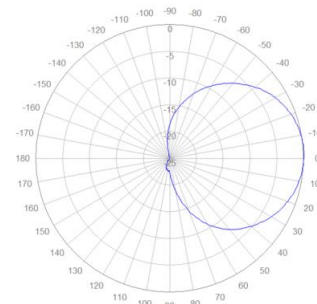

Vertical Pattern

Elevation Beam width	(°)	69±8.9	62.4±3.9	67.4±6.3	57.7±5.8	60.9±2.6
Front-to-Back Ratio	(dB)	19.7	20.2	22.5	22.5	22.6
Cross Polar Discrimination at Boresight	(dB)	17.8	18.1	14.6	17	17.4
Cross Polar Discrimination over Sector	(dB)	7.2	5.2	10.9	7.5	7.6

Outline

Back side

Low+Mid 4T4R Spot Beam Antenna

(1x) 698-960 MHz
(2x) 1695-2700 MHz

4-Port

MECHANICAL SPECIFICATIONS

Connector Type & Quantity	-	4 x 4.3-10 Female
Connector Position	-	Backside
Antenna Dimension (H x D)	(inch / mm)	23.7 x 14.2 x 6.7 / 600 x 360 x 170
Weight (without Mounting Kit)	(lb / kg)	13.3 / 6
Wind Load (@100 mph)	(N)	Front 256, Side 121, Rear 256
Max.Wind Speed (Survival Wind Speed)	(mph)	150
Radome (Color)	-	FRP (Gray)

Array Information

Array	Frequency(MHz)	Connectors
R1-Y1	698-960 / 1695-2700	1-2
Y2	1695-2700	3-4

Pattern

Pattern File_698-960 MHz

Vertical

Pattern File_1695-2700 MHz

Thank you for your Consideration !

gamma nu
PIM FREE ANTENNA