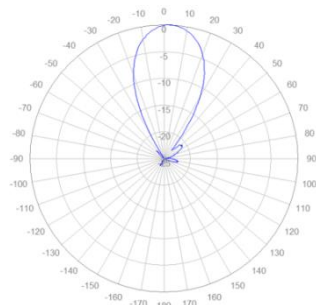

Vertical Pattern

Elevation Beam width	(°)	69±8.9	62.4±3.9	67.4±6.3	57.7±5.8	60.9±2.6
Front-to-Back Ratio	(dB)	19.7	20.2	22.5	22.5	22.6
Cross Polar Discrimination at Boresight	(dB)	17.8	18.1	14.6	17	17.4
Cross Polar Discrimination over Sector	(dB)	7.2	5.2	10.9	7.5	7.6

Outline

Back side

Low+Mid 4T4R Spot Beam Antenna

(1x) 698-960 MHz
(2x) 1695-2700 MHz

4-Port

MECHANICAL SPECIFICATIONS

Connector Type & Quantity	-	4 x 4.3-10 Female
Connector Position	-	Backside
Antenna Dimension (H x D)	(inch / mm)	23.7 x 14.2 x 6.7 / 600 x 360 x 170
Weight (without Mounting Kit)	(lb / kg)	13.3 / 6
Wind Load (@100 mph)	(N)	Front 256, Side 121, Rear 256
Max.Wind Speed (Survival Wind Speed)	(mph)	150
Radome (Color)	-	FRP (Gray)

Array Information

Array	Frequency(MHz)	Connectors
R1-Y1	698-960 / 1695-2700	1-2
Y2	1695-2700	3-4

Pattern

Pattern File_698-960 MHz

Vertical

Pattern File_1695-2700 MHz

Thank you for your Consideration !

gamma nu
PIM FREE ANTENNA