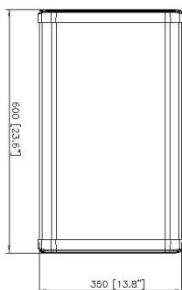

Vertical Pattern

Elevation Beam width	(°)	69±8.9	62.4±3.9	67.4±6.3	57.7±5.8	60.9±2.6
Front-to-Back Ratio	(dB)	19.7	20.2	22.5	22.5	22.6
Cross Polar Discrimination at Boresight	(dB)	17.8	18.1	14.6	17	17.4
Cross Polar Discrimination over Sector	(dB)	7.2	5.2	10.9	7.5	7.6

GENERAL SPECIFICATIONS

Isolation	(dB)	>23				
VSWR	-	1.5 : 1		1.7 : 1		
Polarization	(°)	Slant ±45				
Intermodulation IM3	(dBc)	-153(2x43 dBm carrier)				
Impedance	(Ω)	50				
Max. Effective Power per Port	(Watts)	200				

Outline

Back side

Low+Mid 4T4R Spot Beam Antenna

(1x) 698-960 MHz
(2x) 1695-2700 MHz

4-Port

MECHANICAL SPECIFICATIONS

Connector Type & Quantity	-	4 x 4.3-10 Female
Connector Position	-	Backside
Antenna Dimension (H x D)	(inch / mm)	23.7 x 14.2 x 6.7 / 600 x 360 x 170
Weight (without Mounting Kit)	(lb / kg)	13.3 / 6
Wind Load (@100 mph)	(N)	Front 256, Side 121, Rear 256
Max.Wind Speed (Survival Wind Speed)	(mph)	150
Radome (Color)	-	FRP (Gray)