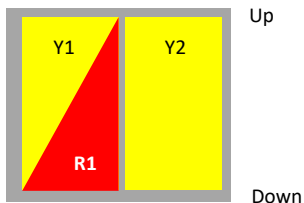

Low+Mid 4T4R Spot Beam Antenna

(1x) 698-960 MHz
(2x) 1695-2700 MHz

4-Port

MECHANICAL SPECIFICATIONS

Connector Type & Quantity	-	4 x 4.3-10 Female
Connector Position	-	Backside
Antenna Dimension (H x D)	(inch / mm)	23.7 x 14.2 x 6.7 / 600 x 360 x 170
Weight (without Mounting Kit)	(lb / kg)	13.3 / 6
Wind Load (@100 mph)	(N)	Front 256, Side 121, Rear 256
Max.Wind Speed (Survival Wind Speed)	(mph)	150
Radome (Color)	-	FRP (Gray)

Array Information