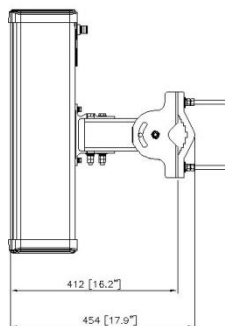

Vertical Pattern

Elevation Beam width	(°)	69±8.9	62.4±3.9	67.4±6.3	57.7±5.8	60.9±2.6
Front-to-Back Ratio	(dB)	19.7	20.2	22.5	22.5	22.6
Cross Polar Discrimination at Boresight	(dB)	17.8	18.1	14.6	17	17.4
Cross Polar Discrimination over Sector	(dB)	7.2	5.2	10.9	7.5	7.6

GENERAL SPECIFICATIONS

Isolation	(dB)	>23				
VSWR	-	1.5 : 1		1.7 : 1		
Polarization	(°)	Slant ±45				
Intermodulation IM3	(dBc)	-153(2x43 dBm carrier)				
Impedance	(Ω)	50				
Max. Effective Power per Port	(Watts)	200				

Outline

Back side

Low+Mid 4T4R Spot Beam Antenna

(1x) 698-960 MHz
(2x) 1695-2700 MHz

4-Port

MECHANICAL SPECIFICATIONS

Connector Type & Quantity	-	4 x 4.3-10 Female
Connector Position	-	Backside
Antenna Dimension (H x D)	(inch / mm)	23.7 x 14.2 x 6.7 / 600 x 360 x 170
Weight (without Mounting Kit)	(lb / kg)	13.3 / 6
Wind Load (@100 mph)	(N)	Front 256, Side 121, Rear 256
Max.Wind Speed (Survival Wind Speed)	(mph)	150
Radome (Color)	-	FRP (Gray)