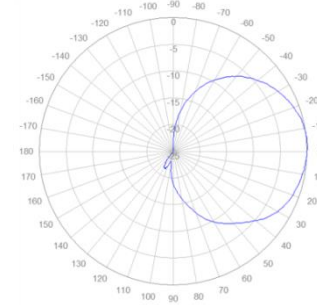

Vertical Pattern

Elevation Beam width	(°)	69±8.9	62.4±3.9	67.4±6.3	57.7±5.8	60.9±2.6
Front-to-Back Ratio	(dB)	19.7	20.2	22.5	22.5	22.6
Cross Polar Discrimination at Boresight	(dB)	17.8	18.1	14.6	17	17.4
Cross Polar Discrimination over Sector	(dB)	7.2	5.2	10.9	7.5	7.6

Outline

Back side

Low+Mid 4T4R Spot Beam Antenna

(1x) 698-960 MHz
(2x) 1695-2700 MHz

4-Port

MECHANICAL SPECIFICATIONS

Connector Type & Quantity	-	4 x 4.3-10 Female
Connector Position	-	Backside
Antenna Dimension (H x D)	(inch / mm)	23.7 x 14.2 x 6.7 / 600 x 360 x 170
Weight (without Mounting Kit)	(lb / kg)	13.3 / 6
Wind Load (@100 mph)	(N)	Front 256, Side 121, Rear 256
Max.Wind Speed (Survival Wind Speed)	(mph)	150
Radome (Color)	-	FRP (Gray)

Array Information

Array	Frequency(MHz)	Connectors
R1-Y1	698-960 / 1695-2700	1-2
Y2	1695-2700	3-4

Pattern

Pattern File_698-960 MHz

Vertical

Pattern File_1695-2700 MHz

Thank you for your Consideration !

gamma nu
PIM FREE ANTENNA