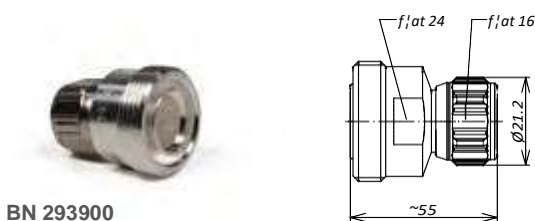

Inter-Type Adaptors

<http://www.tt-telecom.ru>

Отдел продаж: market@tt-telecom.ru

Inter-Type Adaptors 7-16 / 4.1-9.5

Connector 1	Connector 2	Part Number
7-16 male	4.1-9.5 male	BN 941510
7-16 male	4.1-9.5 female	BN 941610
7-16 female	4.1-9.5 male	BN 941710
7-16 female	4.1-9.5 female	BN 941810

Inter-Type Adaptors 7-16 / N

Connector 1	Connector 2	Part Number
7-16 male	N male	BN 293800
7-16 male	N female	BN 194400
7-16 female	N male	BN 293900
7-16 female	N female	BN 294000

BN 293900