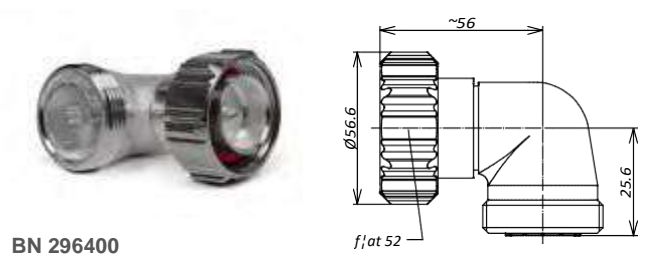

Connector 1	Connector 2	Part Number
7-16 male	7-16 male	BN 393370
7-16 male right angle	7-16 male	BN 944702
7-16 male	7-16 female	BN 756404
7-16 male right angle	7-16 female	BN 296400
7-16 female	7-16 female	BN 196400
7-16 female four-hole flange	7-16 female	BN 808450