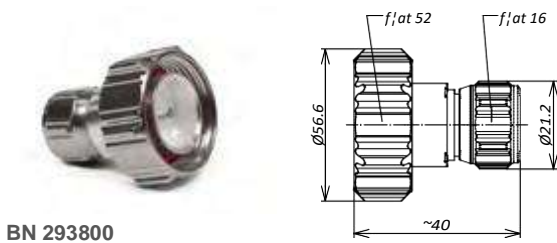

Одноканальные коаксиальные СВЧ переходы-адаптеры

- 7-16.....49
- 4.3-10.....50
- N51

Inter-Type Adaptors

<http://www.tt-telecom.ru>

Отдел продаж: market@tt-telecom.ru

Inter-Type Adaptors 7-16 / 4.3-10

Connector 1	Connector 2	Part Number
7-16 male	4.3-10 male screw type	BN 432005
7-16 male	4.3-10 male hand screw type	BN 432007
7-16 male	4.3-10 male push-pull type	BN 432008
7-16 male	4.3-10 female	BN 432001
7-16 female	4.3-10 male screw type	BN 432002
7-16 female	4.3-10 male hand screw type	BN 432015
7-16 female	4.3-10 male push-pull type	BN 432016
7-16 female	4.3-10 female	BN 432011

Inter-Type Adaptors

<http://www.tt-telecom.ru>

Отдел продаж: market@tt-telecom.ru

Inter-Type Adaptors 7-16 / 4.1-9.5

Connector 1	Connector 2	Part Number
7-16 male	4.1-9.5 male	BN 941510
7-16 male	4.1-9.5 female	BN 941610
7-16 female	4.1-9.5 male	BN 941710
7-16 female	4.1-9.5 female	BN 941810

BN 941510

BN 941610

BN 941710

BN 941810

Inter-Type Adaptors 7-16 / N

Connector 1	Connector 2	Part Number
7-16 male	N male	BN 293800
7-16 male	N female	BN 194400
7-16 female	N male	BN 293900
7-16 female	N female	BN 294000

Connector 1	Connector 2	Part Number
4.3-10 male screw type	N male	BN 432024
4.3-10 male hand screw type	N male	BN 432009
4.3-10 male push-pull type	N male	BN 432030
4.3-10 male screw type	N female	BN 432025
4.3-10 male hand screw type	N female	BN 432003
4.3-10 male push-pull type	N female	BN 432031
4.3-10 female	N male	BN 432004
4.3-10 female	N female	BN 432010