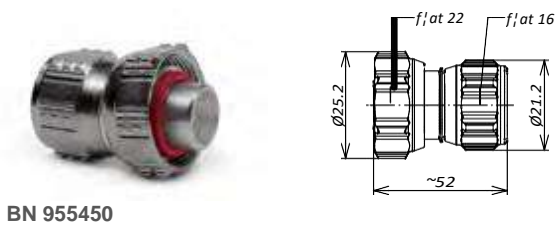

Connector 1	Connector 2	Part Number
4.3-10 male screw type	N male	BN 432024
4.3-10 male hand screw type	N male	BN 432009
4.3-10 male push-pull type	N male	BN 432030
4.3-10 male screw type	N female	BN 432025
4.3-10 male hand screw type	N female	BN 432003
4.3-10 male push-pull type	N female	BN 432031
4.3-10 female	N male	BN 432004
4.3-10 female	N female	BN 432010

Connector 1	Connector 2	Part Number
4.3-10 male screw type	3.5 mm male	BN 432026
4.3-10 male hand screw type	3.5 mm male	BN 432020
4.3-10 male push-pull type	3.5 mm male	BN 432032
4.3-10 male screw type	3.5 mm female	BN 432027
4.3-10 male hand screw type	3.5 mm female	BN 432021
4.3-10 male push-pull type	3.5 mm female	BN 432033
4.3-10 female	3.5 mm male	BN 432022
4.3-10 female	3.5 mm female	BN 432023

Inter-Type Adaptors

<http://www.tt-telecom.ru>

Отдел продаж: market@tt-telecom.ru

Inter-Type Adaptors 4.1-9.5 / N

Connector 1	Connector 2	Part Number
4.1-9.5 male	N male	BN 955450
4.1-9.5 male	N female	BN 955250
4.1-9.5 female	N male	BN 955550
4.1-9.5 female	N female	BN 955350