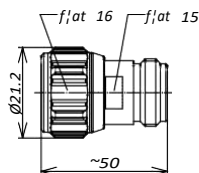

Within-Type Adaptors

<http://www.tt-telecom.ru>

Отдел продаж: market@tt-telecom.ru

N Within-Type Adaptors

Connector 1	Connector 2	Part Number
N male	N male	BN 293650
N male right angle	N male	BN 708250
N male	N female	BN 950890
N male right angle	N female	BN 299750
N female	N female	BN 293750
N female four-hole flange	N female	BN 944951
N female bulkhead	N female	BN 944950

BN 293650

BN 708250

BN 950890