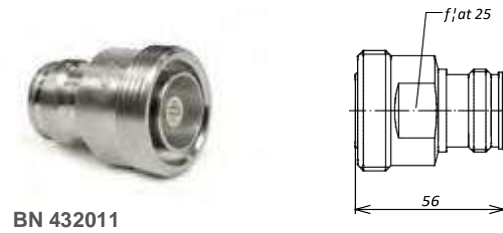

Одноканальные коаксиальные СВЧ переходы-адаптеры

- 7-16.....49
- 4.3-10.....50
- N51

Inter-Type Adaptors

<http://www.tt-telecom.ru>

Отдел продаж: market@tt-telecom.ru

Inter-Type Adaptors 7-16 / 4.3-10

Connector 1	Connector 2	Part Number
7-16 male	4.3-10 male screw type	BN 432005
7-16 male	4.3-10 male hand screw type	BN 432007
7-16 male	4.3-10 male push-pull type	BN 432008
7-16 male	4.3-10 female	BN 432001
7-16 female	4.3-10 male screw type	BN 432002
7-16 female	4.3-10 male hand screw type	BN 432015
7-16 female	4.3-10 male push-pull type	BN 432016
7-16 female	4.3-10 female	BN 432011

Inter-Type Adaptors

<http://www.tt-telecom.ru>

Отдел продаж: market@tt-telecom.ru

Inter-Type Adaptors 7-16 / 4.1-9.5

Connector 1	Connector 2	Part Number
7-16 male	4.1-9.5 male	BN 941510
7-16 male	4.1-9.5 female	BN 941610
7-16 female	4.1-9.5 male	BN 941710
7-16 female	4.1-9.5 female	BN 941810