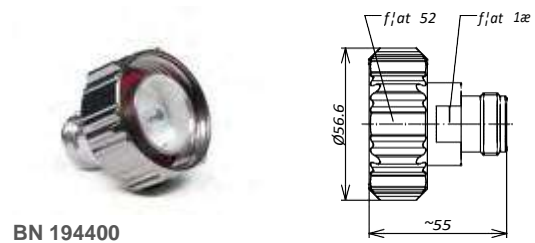

Inter-Type Adaptors

<http://www.tt-telecom.ru>

Отдел продаж: market@tt-telecom.ru

Inter-Type Adaptors 7-16 / 4.1-9.5

Connector 1	Connector 2	Part Number
7-16 male	4.1-9.5 male	BN 941510
7-16 male	4.1-9.5 female	BN 941610
7-16 female	4.1-9.5 male	BN 941710
7-16 female	4.1-9.5 female	BN 941810

Inter-Type Adaptors 7-16 / N

Connector 1	Connector 2	Part Number
7-16 male	N male	BN 293800
7-16 male	N female	BN 194400
7-16 female	N male	BN 293900
7-16 female	N female	BN 294000

BN 194400