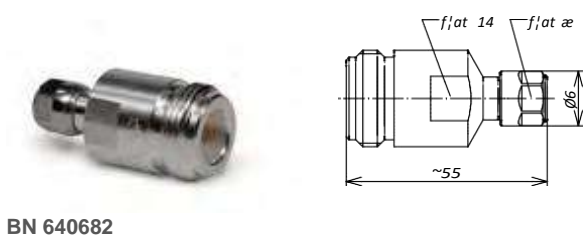

BN 640681

BN 640682