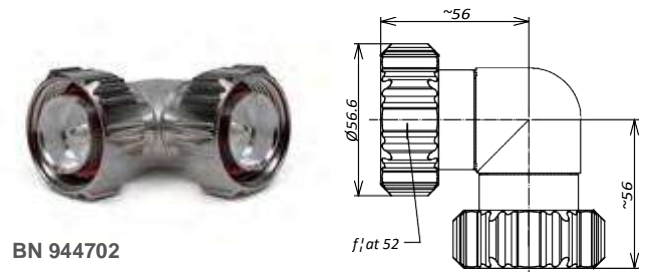

Connector 1	Connector 2	Part Number
7-16 male	7-16 male	BN 393370
7-16 male right angle	7-16 male	BN 944702
7-16 male	7-16 female	BN 756404
7-16 male right angle	7-16 female	BN 296400
7-16 female	7-16 female	BN 196400
7-16 female four-hole flange	7-16 female	BN 808450

Within-Type Adaptors

<http://www.tt-telecom.ru>

Отдел продаж: market@tt-telecom.ru

4.3-10 Within-Type Adaptors

Connector 1	Connector 2	Part Number
4.3-10 male screw type	4.3-10 male screw type	BN 432029
4.3-10 male hand screw type	4.3-10 male hand screw type	BN 432018
4.3-10 male push-pull type	4.3-10 male push-pull type	BN 432035
4.3-10 male screw type	4.3-10 female	BN 432017
4.3-10 male hand screw type	4.3-10 female	BN 432028
4.3-10 male push-pull type	4.3-10 female	BN 432034
4.3-10 male right angle screw type	4.3-10 female	BN 432055
4.3-10 female	4.3-10 female	BN 432049
4.3-10 female four-hole flange	4.3-10 female	BN 432050
4.3-10 female bulkhead	4.3-10 female	BN 432019