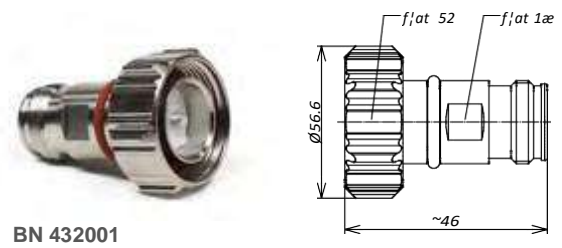

Одноканальные коаксиальные СВЧ переходы-адаптеры

- 7-16.....49
- 4.3-10.....50
- N51

Inter-Type Adaptors

<http://www.tt-telecom.ru>

Отдел продаж: market@tt-telecom.ru

Inter-Type Adaptors 7-16 / 4.3-10

Connector 1	Connector 2	Part Number
7-16 male	4.3-10 male screw type	BN 432005
7-16 male	4.3-10 male hand screw type	BN 432007
7-16 male	4.3-10 male push-pull type	BN 432008
7-16 male	4.3-10 female	BN 432001
7-16 female	4.3-10 male screw type	BN 432002
7-16 female	4.3-10 male hand screw type	BN 432015
7-16 female	4.3-10 male push-pull type	BN 432016
7-16 female	4.3-10 female	BN 432011

Inter-Type Adaptors

<http://www.tt-telecom.ru>

Отдел продаж: market@tt-telecom.ru

Inter-Type Adaptors 7-16 / 4.1-9.5

Connector 1	Connector 2	Part Number
7-16 male	4.1-9.5 male	BN 941510
7-16 male	4.1-9.5 female	BN 941610
7-16 female	4.1-9.5 male	BN 941710
7-16 female	4.1-9.5 female	BN 941810