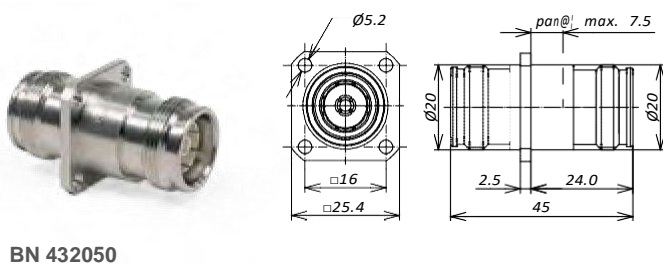

BN 432055

BN 432050