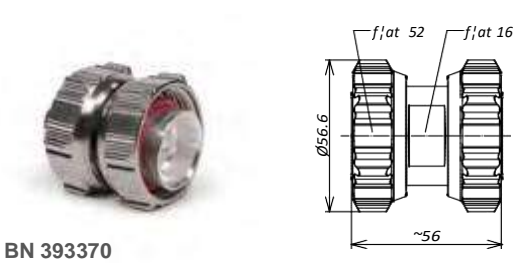

Connector 1	Connector 2	Part Number
7-16 male	7-16 male	BN 393370
7-16 male right angle	7-16 male	BN 944702
7-16 male	7-16 female	BN 756404
7-16 male right angle	7-16 female	BN 296400
7-16 female	7-16 female	BN 196400
7-16 female four-hole flange	7-16 female	BN 808450

Within-Type Adaptors

<http://www.tt-telecom.ru>

Отдел продаж: market@tt-telecom.ru

4.3-10 Within-Type Adaptors

Connector 1	Connector 2	Part Number
4.3-10 male screw type	4.3-10 male screw type	BN 432029
4.3-10 male hand screw type	4.3-10 male hand screw type	BN 432018
4.3-10 male push-pull type	4.3-10 male push-pull type	BN 432035
4.3-10 male screw type	4.3-10 female	BN 432017
4.3-10 male hand screw type	4.3-10 female	BN 432028
4.3-10 male push-pull type	4.3-10 female	BN 432034
4.3-10 male right angle screw type	4.3-10 female	BN 432055
4.3-10 female	4.3-10 female	BN 432049
4.3-10 female four-hole flange	4.3-10 female	BN 432050
4.3-10 female bulkhead	4.3-10 female	BN 432019