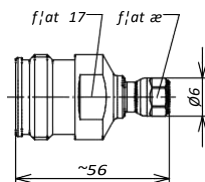

Connector 1	Connector 2	Part Number
4.3-10 male screw type	N male	BN 432024
4.3-10 male hand screw type	N male	BN 432009
4.3-10 male push-pull type	N male	BN 432030
4.3-10 male screw type	N female	BN 432025
4.3-10 male hand screw type	N female	BN 432003
4.3-10 male push-pull type	N female	BN 432031
4.3-10 female	N male	BN 432004
4.3-10 female	N female	BN 432010

Connector 1	Connector 2	Part Number
4.3-10 male screw type	3.5 mm male	BN 432026
4.3-10 male hand screw type	3.5 mm male	BN 432020
4.3-10 male push-pull type	3.5 mm male	BN 432032
4.3-10 male screw type	3.5 mm female	BN 432027
4.3-10 male hand screw type	3.5 mm female	BN 432021
4.3-10 male push-pull type	3.5 mm female	BN 432033
4.3-10 female	3.5 mm male	BN 432022
4.3-10 female	3.5 mm female	BN 432023