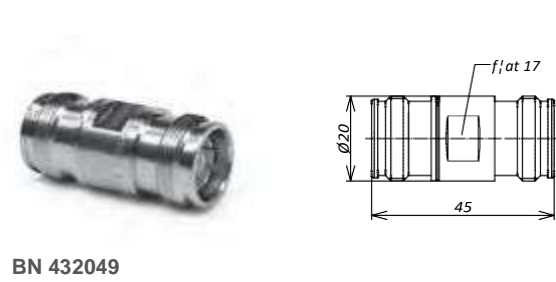

Within-Type Adaptors

<http://www.tt-telecom.ru>

Отдел продаж: market@tt-telecom.ru

4.3-10 Within-Type Adaptors

Connector 1	Connector 2	Part Number
4.3-10 male screw type	4.3-10 male screw type	BN 432029
4.3-10 male hand screw type	4.3-10 male hand screw type	BN 432018
4.3-10 male push-pull type	4.3-10 male push-pull type	BN 432035
4.3-10 male screw type	4.3-10 female	BN 432017
4.3-10 male hand screw type	4.3-10 female	BN 432028
4.3-10 male push-pull type	4.3-10 female	BN 432034
4.3-10 male right angle screw type	4.3-10 female	BN 432055
4.3-10 female	4.3-10 female	BN 432049
4.3-10 female four-hole flange	4.3-10 female	BN 432050
4.3-10 female bulkhead	4.3-10 female	BN 432019

BN 432017