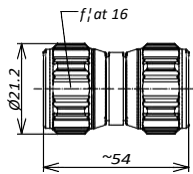

Within-Type Adaptors

<http://www.tt-telecom.ru>

Отдел продаж: market@tt-telecom.ru

4.3-10 Within-Type Adaptors

Connector 1	Connector 2	Part Number
4.3-10 male screw type	4.3-10 male screw type	BN 432029
4.3-10 male hand screw type	4.3-10 male hand screw type	BN 432018
4.3-10 male push-pull type	4.3-10 male push-pull type	BN 432035
4.3-10 male screw type	4.3-10 female	BN 432017
4.3-10 male hand screw type	4.3-10 female	BN 432028
4.3-10 male push-pull type	4.3-10 female	BN 432034
4.3-10 male right angle screw type	4.3-10 female	BN 432055
4.3-10 female	4.3-10 female	BN 432049
4.3-10 female four-hole flange	4.3-10 female	BN 432050
4.3-10 female bulkhead	4.3-10 female	BN 432019

BN 432029

BN 432017

BN 432055

BN 432049

BN 432050

BN 432019

Within-Type Adaptors

<http://www.tt-telecom.ru>

Отдел продаж: market@tt-telecom.ru

N Within-Type Adaptors

Connector 1	Connector 2	Part Number
N male	N male	BN 293650
N male right angle	N male	BN 708250
N male	N female	BN 950890
N male right angle	N female	BN 299750
N female	N female	BN 293750
N female four-hole flange	N female	BN 944951
N female bulkhead	N female	BN 944950