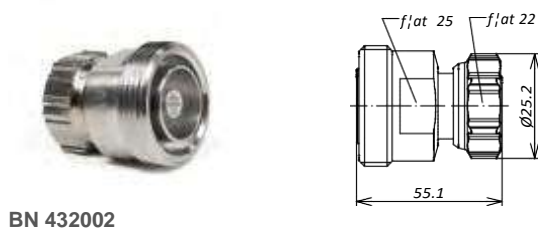

Одноканальные коаксиальные СВЧ переходы-адаптеры

- 7-16.....49
- 4.3-10.....50
- N51

Inter-Type Adaptors

<http://www.tt-telecom.ru>

Отдел продаж: market@tt-telecom.ru

Inter-Type Adaptors 7-16 / 4.3-10

Connector 1	Connector 2	Part Number
7-16 male	4.3-10 male screw type	BN 432005
7-16 male	4.3-10 male hand screw type	BN 432007
7-16 male	4.3-10 male push-pull type	BN 432008
7-16 male	4.3-10 female	BN 432001
7-16 female	4.3-10 male screw type	BN 432002
7-16 female	4.3-10 male hand screw type	BN 432015
7-16 female	4.3-10 male push-pull type	BN 432016
7-16 female	4.3-10 female	BN 432011

Inter-Type Adaptors

<http://www.tt-telecom.ru>

Отдел продаж: market@tt-telecom.ru

Inter-Type Adaptors 7-16 / 4.1-9.5

Connector 1	Connector 2	Part Number
7-16 male	4.1-9.5 male	BN 941510
7-16 male	4.1-9.5 female	BN 941610
7-16 female	4.1-9.5 male	BN 941710
7-16 female	4.1-9.5 female	BN 941810