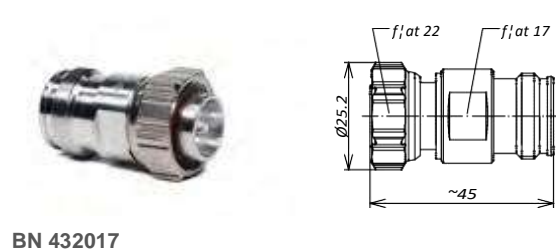

Within-Type Adaptors

<http://www.tt-telecom.ru>

Отдел продаж: market@tt-telecom.ru

4.3-10 Within-Type Adaptors

Connector 1	Connector 2	Part Number
4.3-10 male screw type	4.3-10 male screw type	BN 432029
4.3-10 male hand screw type	4.3-10 male hand screw type	BN 432018
4.3-10 male push-pull type	4.3-10 male push-pull type	BN 432035
4.3-10 male screw type	4.3-10 female	BN 432017
4.3-10 male hand screw type	4.3-10 female	BN 432028
4.3-10 male push-pull type	4.3-10 female	BN 432034
4.3-10 male right angle screw type	4.3-10 female	BN 432055
4.3-10 female	4.3-10 female	BN 432049
4.3-10 female four-hole flange	4.3-10 female	BN 432050
4.3-10 female bulkhead	4.3-10 female	BN 432019