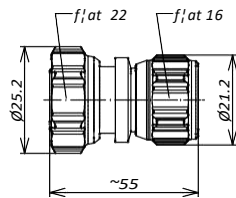

Connector 1	Connector 2	Part Number
4.3-10 male screw type	N male	BN 432024
4.3-10 male hand screw type	N male	BN 432009
4.3-10 male push-pull type	N male	BN 432030
4.3-10 male screw type	N female	BN 432025
4.3-10 male hand screw type	N female	BN 432003
4.3-10 male push-pull type	N female	BN 432031
4.3-10 female	N male	BN 432004
4.3-10 female	N female	BN 432010