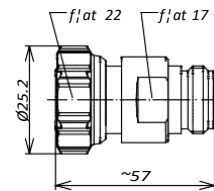

Inter-Type Adaptors

<http://www.tt-telecom.ru>

Отдел продаж: market@tt-telecom.ru

Inter-Type Adaptors 4.3-10 / N

Connector 1	Connector 2	Part Number
4.3-10 male screw type	N male	BN 432024
4.3-10 male hand screw type	N male	BN 432009
4.3-10 male push-pull type	N male	BN 432030
4.3-10 male screw type	N female	BN 432025
4.3-10 male hand screw type	N female	BN 432003
4.3-10 male push-pull type	N female	BN 432031
4.3-10 female	N male	BN 432004
4.3-10 female	N female	BN 432010

BN 432025