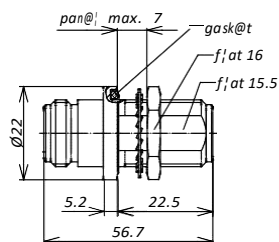

Within-Type Adaptors

<http://www.tt-telecom.ru>

Отдел продаж: market@tt-telecom.ru

N Within-Type Adaptors

Connector 1	Connector 2	Part Number
N male	N male	BN 293650
N male right angle	N male	BN 708250
N male	N female	BN 950890
N male right angle	N female	BN 299750
N female	N female	BN 293750
N female four-hole flange	N female	BN 944951
N female bulkhead	N female	BN 944950

BN 293650

BN 708250

BN 950890