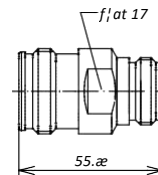

Inter-Type Adaptors

<http://www.tt-telecom.ru>

Отдел продаж: market@tt-telecom.ru

Inter-Type Adaptors 4.3-10 / N

Connector 1	Connector 2	Part Number
4.3-10 male screw type	N male	BN 432024
4.3-10 male hand screw type	N male	BN 432009
4.3-10 male push-pull type	N male	BN 432030
4.3-10 male screw type	N female	BN 432025
4.3-10 male hand screw type	N female	BN 432003
4.3-10 male push-pull type	N female	BN 432031
4.3-10 female	N male	BN 432004
4.3-10 female	N female	BN 432010

BN 432010