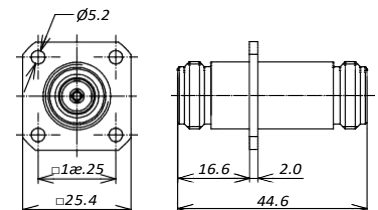

Within-Type Adaptors

<http://www.tt-telecom.ru>

Отдел продаж: market@tt-telecom.ru

N Within-Type Adaptors

Connector 1	Connector 2	Part Number
N male	N male	BN 293650
N male right angle	N male	BN 708250
N male	N female	BN 950890
N male right angle	N female	BN 299750
N female	N female	BN 293750
N female four-hole flange	N female	BN 944951
N female bulkhead	N female	BN 944950

BN 293650

BN 708250

BN 950890