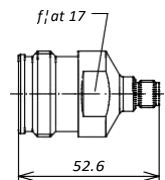

Connector 1	Connector 2	Part Number
4.3-10 male screw type	N male	BN 432024
4.3-10 male hand screw type	N male	BN 432009
4.3-10 male push-pull type	N male	BN 432030
4.3-10 male screw type	N female	BN 432025
4.3-10 male hand screw type	N female	BN 432003
4.3-10 male push-pull type	N female	BN 432031
4.3-10 female	N male	BN 432004
4.3-10 female	N female	BN 432010

Connector 1	Connector 2	Part Number
4.3-10 male screw type	3.5 mm male	BN 432026
4.3-10 male hand screw type	3.5 mm male	BN 432020
4.3-10 male push-pull type	3.5 mm male	BN 432032
4.3-10 male screw type	3.5 mm female	BN 432027
4.3-10 male hand screw type	3.5 mm female	BN 432021
4.3-10 male push-pull type	3.5 mm female	BN 432033
4.3-10 female	3.5 mm male	BN 432022
4.3-10 female	3.5 mm female	BN 432023