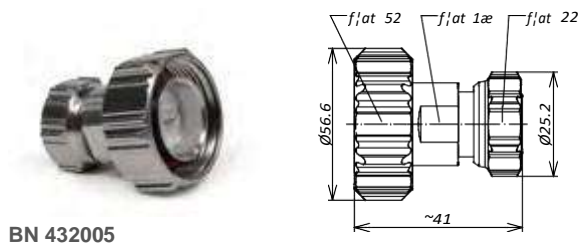

Одноканальные коаксиальные СВЧ переходы-адаптеры

- 7-16.....49
- 4.3-10.....50
- N51

Inter-Type Adaptors

<http://www.tt-telecom.ru>

Отдел продаж: market@tt-telecom.ru

Inter-Type Adaptors 7-16 / 4.3-10

Connector 1	Connector 2	Part Number
7-16 male	4.3-10 male screw type	BN 432005
7-16 male	4.3-10 male hand screw type	BN 432007
7-16 male	4.3-10 male push-pull type	BN 432008
7-16 male	4.3-10 female	BN 432001
7-16 female	4.3-10 male screw type	BN 432002
7-16 female	4.3-10 male hand screw type	BN 432015
7-16 female	4.3-10 male push-pull type	BN 432016
7-16 female	4.3-10 female	BN 432011

Inter-Type Adaptors

<http://www.tt-telecom.ru>

Отдел продаж: market@tt-telecom.ru

Inter-Type Adaptors 7-16 / 4.1-9.5

Connector 1	Connector 2	Part Number
7-16 male	4.1-9.5 male	BN 941510
7-16 male	4.1-9.5 female	BN 941610
7-16 female	4.1-9.5 male	BN 941710
7-16 female	4.1-9.5 female	BN 941810

Connector 1	Connector 2	Part Number
4.3-10 male screw type	N male	BN 432024
4.3-10 male hand screw type	N male	BN 432009
4.3-10 male push-pull type	N male	BN 432030
4.3-10 male screw type	N female	BN 432025
4.3-10 male hand screw type	N female	BN 432003
4.3-10 male push-pull type	N female	BN 432031
4.3-10 female	N male	BN 432004
4.3-10 female	N female	BN 432010