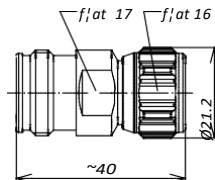

Inter-Type Adaptors

<http://www.tt-telecom.ru>

Отдел продаж: market@tt-telecom.ru

Inter-Type Adaptors 4.3-10 / N

Connector 1	Connector 2	Part Number
4.3-10 male screw type	N male	BN 432024
4.3-10 male hand screw type	N male	BN 432009
4.3-10 male push-pull type	N male	BN 432030
4.3-10 male screw type	N female	BN 432025
4.3-10 male hand screw type	N female	BN 432003
4.3-10 male push-pull type	N female	BN 432031
4.3-10 female	N male	BN 432004
4.3-10 female	N female	BN 432010

BN 432004