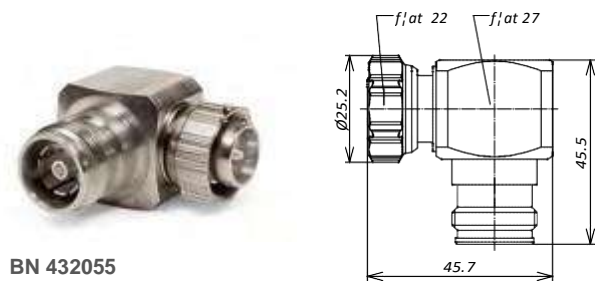

Within-Type Adaptors

<http://www.tt-telecom.ru>

Отдел продаж: market@tt-telecom.ru

4.3-10 Within-Type Adaptors

Connector 1	Connector 2	Part Number
4.3-10 male screw type	4.3-10 male screw type	BN 432029
4.3-10 male hand screw type	4.3-10 male hand screw type	BN 432018
4.3-10 male push-pull type	4.3-10 male push-pull type	BN 432035
4.3-10 male screw type	4.3-10 female	BN 432017
4.3-10 male hand screw type	4.3-10 female	BN 432028
4.3-10 male push-pull type	4.3-10 female	BN 432034
4.3-10 male right angle screw type	4.3-10 female	BN 432055
4.3-10 female	4.3-10 female	BN 432049
4.3-10 female four-hole flange	4.3-10 female	BN 432050
4.3-10 female bulkhead	4.3-10 female	BN 432019

BN 432029