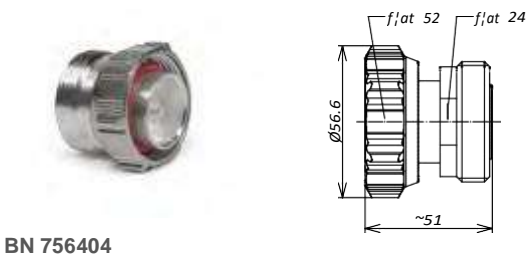

Connector 1	Connector 2	Part Number
7-16 male	7-16 male	BN 393370
7-16 male right angle	7-16 male	BN 944702
7-16 male	7-16 female	BN 756404
7-16 male right angle	7-16 female	BN 296400
7-16 female	7-16 female	BN 196400
7-16 female four-hole flange	7-16 female	BN 808450

Within-Type Adaptors

<http://www.tt-telecom.ru>

Отдел продаж: market@tt-telecom.ru

4.3-10 Within-Type Adaptors

Connector 1	Connector 2	Part Number
4.3-10 male screw type	4.3-10 male screw type	BN 432029
4.3-10 male hand screw type	4.3-10 male hand screw type	BN 432018
4.3-10 male push-pull type	4.3-10 male push-pull type	BN 432035
4.3-10 male screw type	4.3-10 female	BN 432017
4.3-10 male hand screw type	4.3-10 female	BN 432028
4.3-10 male push-pull type	4.3-10 female	BN 432034
4.3-10 male right angle screw type	4.3-10 female	BN 432055
4.3-10 female	4.3-10 female	BN 432049
4.3-10 female four-hole flange	4.3-10 female	BN 432050
4.3-10 female bulkhead	4.3-10 female	BN 432019