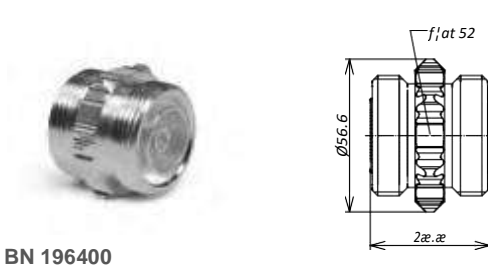

Connector 1	Connector 2	Part Number
7-16 male	7-16 male	BN 393370
7-16 male right angle	7-16 male	BN 944702
7-16 male	7-16 female	BN 756404
7-16 male right angle	7-16 female	BN 296400
7-16 female	7-16 female	BN 196400
7-16 female four-hole flange	7-16 female	BN 808450

Within-Type Adaptors

<http://www.tt-telecom.ru>

Отдел продаж: market@tt-telecom.ru

4.3-10 Within-Type Adaptors

Connector 1	Connector 2	Part Number
4.3-10 male screw type	4.3-10 male screw type	BN 432029
4.3-10 male hand screw type	4.3-10 male hand screw type	BN 432018
4.3-10 male push-pull type	4.3-10 male push-pull type	BN 432035
4.3-10 male screw type	4.3-10 female	BN 432017
4.3-10 male hand screw type	4.3-10 female	BN 432028
4.3-10 male push-pull type	4.3-10 female	BN 432034
4.3-10 male right angle screw type	4.3-10 female	BN 432055
4.3-10 female	4.3-10 female	BN 432049
4.3-10 female four-hole flange	4.3-10 female	BN 432050
4.3-10 female bulkhead	4.3-10 female	BN 432019