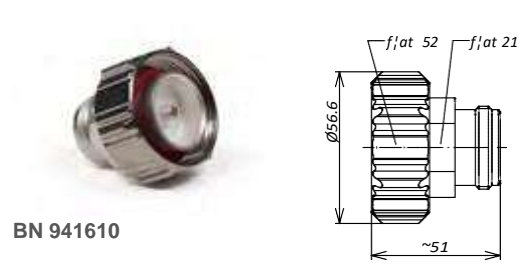

Одноканальные коаксиальные СВЧ переходы-адаптеры

- 7-16.....49
- 4.3-10.....50
- N51

Inter-Type Adaptors

<http://www.tt-telecom.ru>

Отдел продаж: market@tt-telecom.ru

Inter-Type Adaptors 7-16 / 4.3-10

Connector 1	Connector 2	Part Number
7-16 male	4.3-10 male screw type	BN 432005
7-16 male	4.3-10 male hand screw type	BN 432007
7-16 male	4.3-10 male push-pull type	BN 432008
7-16 male	4.3-10 female	BN 432001
7-16 female	4.3-10 male screw type	BN 432002
7-16 female	4.3-10 male hand screw type	BN 432015
7-16 female	4.3-10 male push-pull type	BN 432016
7-16 female	4.3-10 female	BN 432011

Inter-Type Adaptors

<http://www.tt-telecom.ru>

Отдел продаж: market@tt-telecom.ru

Inter-Type Adaptors 7-16 / 4.1-9.5

Connector 1	Connector 2	Part Number
7-16 male	4.1-9.5 male	BN 941510
7-16 male	4.1-9.5 female	BN 941610
7-16 female	4.1-9.5 male	BN 941710
7-16 female	4.1-9.5 female	BN 941810

BN 941510

BN 941610

BN 941710

BN 941810

Inter-Type Adaptors 7-16 / N

Connector 1	Connector 2	Part Number
7-16 male	N male	BN 293800
7-16 male	N female	BN 194400
7-16 female	N male	BN 293900
7-16 female	N female	BN 294000

Connector 1	Connector 2	Part Number
4.3-10 male screw type	N male	BN 432024
4.3-10 male hand screw type	N male	BN 432009
4.3-10 male push-pull type	N male	BN 432030
4.3-10 male screw type	N female	BN 432025
4.3-10 male hand screw type	N female	BN 432003
4.3-10 male push-pull type	N female	BN 432031
4.3-10 female	N male	BN 432004
4.3-10 female	N female	BN 432010