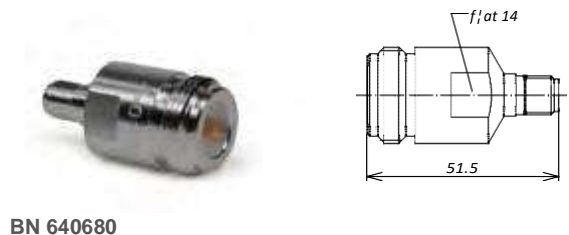

BN 640683

BN 640680