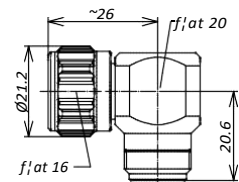

Within-Type Adaptors

<http://www.tt-telecom.ru>

Отдел продаж: market@tt-telecom.ru

N Within-Type Adaptors

Connector 1	Connector 2	Part Number
N male	N male	BN 293650
N male right angle	N male	BN 708250
N male	N female	BN 950890
N male right angle	N female	BN 299750
N female	N female	BN 293750
N female four-hole flange	N female	BN 944951
N female bulkhead	N female	BN 944950

BN 293650

BN 708250

BN 950890

BN 299750