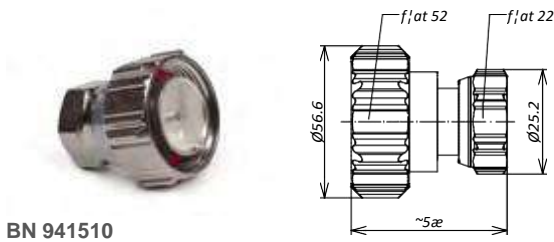

Одноканальные коаксиальные СВЧ переходы-адаптеры

- 7-16.....49
- 4.3-10.....50
- N51

Inter-Type Adaptors

<http://www.tt-telecom.ru>

Отдел продаж: market@tt-telecom.ru

Inter-Type Adaptors 7-16 / 4.3-10

Connector 1	Connector 2	Part Number
7-16 male	4.3-10 male screw type	BN 432005
7-16 male	4.3-10 male hand screw type	BN 432007
7-16 male	4.3-10 male push-pull type	BN 432008
7-16 male	4.3-10 female	BN 432001
7-16 female	4.3-10 male screw type	BN 432002
7-16 female	4.3-10 male hand screw type	BN 432015
7-16 female	4.3-10 male push-pull type	BN 432016
7-16 female	4.3-10 female	BN 432011

Inter-Type Adaptors

<http://www.tt-telecom.ru>

Отдел продаж: market@tt-telecom.ru

Inter-Type Adaptors 7-16 / 4.1-9.5

Connector 1	Connector 2	Part Number
7-16 male	4.1-9.5 male	BN 941510
7-16 male	4.1-9.5 female	BN 941610
7-16 female	4.1-9.5 male	BN 941710
7-16 female	4.1-9.5 female	BN 941810