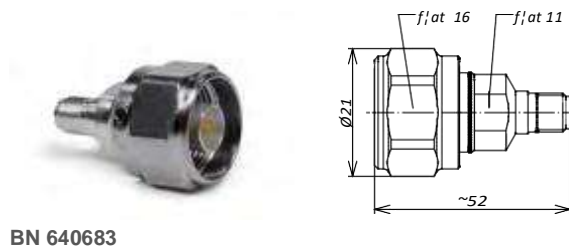

Inter-Type Adaptors

<http://www.tt-telecom.ru>

Отдел продаж: market@tt-telecom.ru

Inter-Type Adaptors 4.1-9.5 / N

Connector 1	Connector 2	Part Number
4.1-9.5 male	N male	BN 955450
4.1-9.5 male	N female	BN 955250
4.1-9.5 female	N male	BN 955550
4.1-9.5 female	N female	BN 955350

Inter-Type Adaptors N / 3.5 mm

Connector 1	Connector 2	Part Number
N male	3.5 mm male	BN 640681
N male	3.5 mm female	BN 640683
N female	3.5 mm male	BN 640682
N female	3.5 mm female	BN 640680