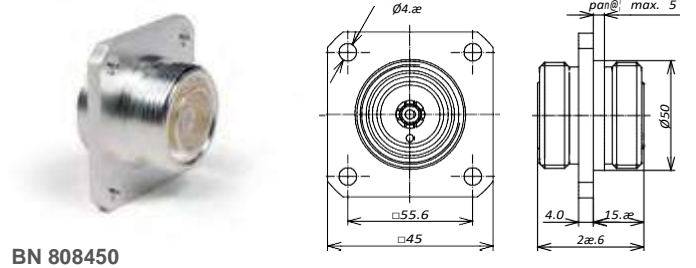

Within-Type Adaptors

<http://www.tt-telecom.ru>

Отдел продаж: market@tt-telecom.ru

4.3-10 Within-Type Adaptors

Connector 1	Connector 2	Part Number
4.3-10 male screw type	4.3-10 male screw type	BN 432029
4.3-10 male hand screw type	4.3-10 male hand screw type	BN 432018
4.3-10 male push-pull type	4.3-10 male push-pull type	BN 432035
4.3-10 male screw type	4.3-10 female	BN 432017
4.3-10 male hand screw type	4.3-10 female	BN 432028
4.3-10 male push-pull type	4.3-10 female	BN 432034
4.3-10 male right angle screw type	4.3-10 female	BN 432055
4.3-10 female	4.3-10 female	BN 432049
4.3-10 female four-hole flange	4.3-10 female	BN 432050
4.3-10 female bulkhead	4.3-10 female	BN 432019