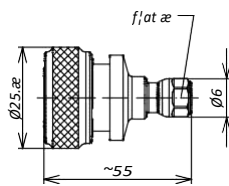

Connector 1	Connector 2	Part Number
4.3-10 male screw type	N male	BN 432024
4.3-10 male hand screw type	N male	BN 432009
4.3-10 male push-pull type	N male	BN 432030
4.3-10 male screw type	N female	BN 432025
4.3-10 male hand screw type	N female	BN 432003
4.3-10 male push-pull type	N female	BN 432031
4.3-10 female	N male	BN 432004
4.3-10 female	N female	BN 432010

Connector 1	Connector 2	Part Number
4.3-10 male screw type	3.5 mm male	BN 432026
4.3-10 male hand screw type	3.5 mm male	BN 432020
4.3-10 male push-pull type	3.5 mm male	BN 432032
4.3-10 male screw type	3.5 mm female	BN 432027
4.3-10 male hand screw type	3.5 mm female	BN 432021
4.3-10 male push-pull type	3.5 mm female	BN 432033
4.3-10 female	3.5 mm male	BN 432022
4.3-10 female	3.5 mm female	BN 432023