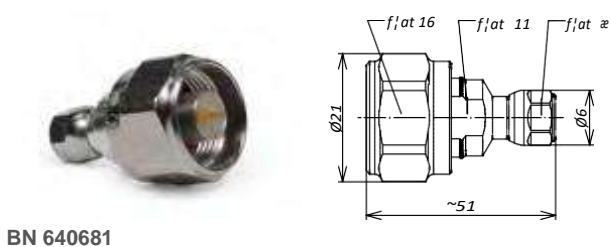

Connector 1	Connector 2	Part Number
4.3-10 male screw type	3.5 mm male	BN 432026
4.3-10 male hand screw type	3.5 mm male	BN 432020
4.3-10 male push-pull type	3.5 mm male	BN 432032
4.3-10 male screw type	3.5 mm female	BN 432027
4.3-10 male hand screw type	3.5 mm female	BN 432021
4.3-10 male push-pull type	3.5 mm female	BN 432033
4.3-10 female	3.5 mm male	BN 432022
4.3-10 female	3.5 mm female	BN 432023

Inter-Type Adaptors

<http://www.tt-telecom.ru>

Отдел продаж: market@tt-telecom.ru

Inter-Type Adaptors 4.1-9.5 / N

Connector 1	Connector 2	Part Number
4.1-9.5 male	N male	BN 955450
4.1-9.5 male	N female	BN 955250
4.1-9.5 female	N male	BN 955550
4.1-9.5 female	N female	BN 955350

BN 955450

BN 955250

BN 955550

BN 955350

Inter-Type Adaptors N / 3.5 mm

Connector 1	Connector 2	Part Number
N male	3.5 mm male	BN 640681
N male	3.5 mm female	BN 640683
N female	3.5 mm male	BN 640682
N female	3.5 mm female	BN 640680