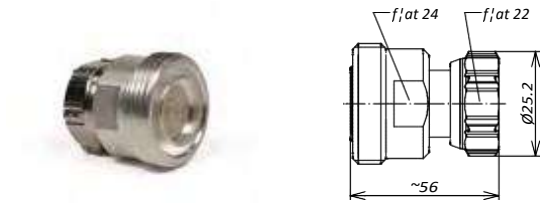

Inter-Type Adaptors

<http://www.tt-telecom.ru>

Отдел продаж: market@tt-telecom.ru

Inter-Type Adaptors 7-16 / 4.1-9.5

Connector 1	Connector 2	Part Number
7-16 male	4.1-9.5 male	BN 941510
7-16 male	4.1-9.5 female	BN 941610
7-16 female	4.1-9.5 male	BN 941710
7-16 female	4.1-9.5 female	BN 941810

BN 941710

Inter-Type Adaptors 7-16 / N

Connector 1	Connector 2	Part Number
7-16 male	N male	BN 293800
7-16 male	N female	BN 194400
7-16 female	N male	BN 293900
7-16 female	N female	BN 294000