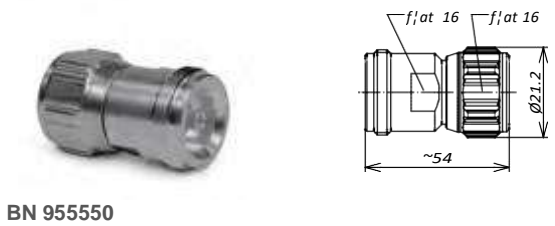

Inter-Type Adaptors

<http://www.tt-telecom.ru>

Отдел продаж: market@tt-telecom.ru

Inter-Type Adaptors 4.1-9.5 / N

Connector 1	Connector 2	Part Number
4.1-9.5 male	N male	BN 955450
4.1-9.5 male	N female	BN 955250
4.1-9.5 female	N male	BN 955550
4.1-9.5 female	N female	BN 955350

BN 955550

Inter-Type Adaptors N / 3.5 mm

Connector 1	Connector 2	Part Number
N male	3.5 mm male	BN 640681
N male	3.5 mm female	BN 640683
N female	3.5 mm male	BN 640682
N female	3.5 mm female	BN 640680