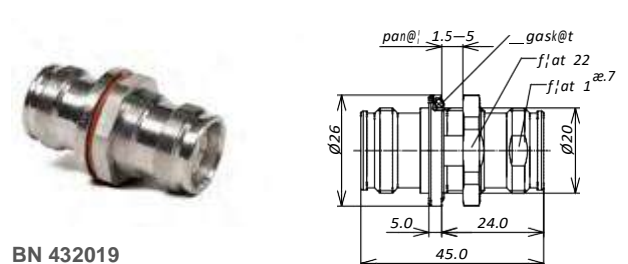

Within-Type Adaptors

<http://www.tt-telecom.ru>

Отдел продаж: market@tt-telecom.ru

4.3-10 Within-Type Adaptors

Connector 1	Connector 2	Part Number
4.3-10 male screw type	4.3-10 male screw type	BN 432029
4.3-10 male hand screw type	4.3-10 male hand screw type	BN 432018
4.3-10 male push-pull type	4.3-10 male push-pull type	BN 432035
4.3-10 male screw type	4.3-10 female	BN 432017
4.3-10 male hand screw type	4.3-10 female	BN 432028
4.3-10 male push-pull type	4.3-10 female	BN 432034
4.3-10 male right angle screw type	4.3-10 female	BN 432055
4.3-10 female	4.3-10 female	BN 432049
4.3-10 female four-hole flange	4.3-10 female	BN 432050
4.3-10 female bulkhead	4.3-10 female	BN 432019

BN 432029

BN 432017

BN 432055

BN 432049

BN 432050

BN 432019

Within-Type Adaptors

<http://www.tt-telecom.ru>

Отдел продаж: market@tt-telecom.ru

N Within-Type Adaptors

Connector 1	Connector 2	Part Number
N male	N male	BN 293650
N male right angle	N male	BN 708250
N male	N female	BN 950890
N male right angle	N female	BN 299750
N female	N female	BN 293750
N female four-hole flange	N female	BN 944951
N female bulkhead	N female	BN 944950