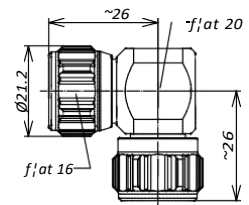

Within-Type Adaptors

<http://www.tt-telecom.ru>

Отдел продаж: market@tt-telecom.ru

N Within-Type Adaptors

Connector 1	Connector 2	Part Number
N male	N male	BN 293650
N male right angle	N male	BN 708250
N male	N female	BN 950890
N male right angle	N female	BN 299750
N female	N female	BN 293750
N female four-hole flange	N female	BN 944951
N female bulkhead	N female	BN 944950

BN 293650

BN 708250

BN 950890