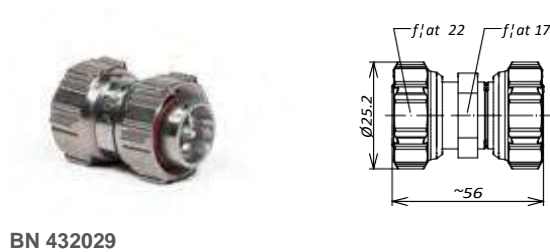

Connector 1	Connector 2	Part Number
7-16 male	7-16 male	BN 393370
7-16 male right angle	7-16 male	BN 944702
7-16 male	7-16 female	BN 756404
7-16 male right angle	7-16 female	BN 296400
7-16 female	7-16 female	BN 196400
7-16 female four-hole flange	7-16 female	BN 808450

Within-Type Adaptors

<http://www.tt-telecom.ru>

Отдел продаж: market@tt-telecom.ru

4.3-10 Within-Type Adaptors

Connector 1	Connector 2	Part Number
4.3-10 male screw type	4.3-10 male screw type	BN 432029
4.3-10 male hand screw type	4.3-10 male hand screw type	BN 432018
4.3-10 male push-pull type	4.3-10 male push-pull type	BN 432035
4.3-10 male screw type	4.3-10 female	BN 432017
4.3-10 male hand screw type	4.3-10 female	BN 432028
4.3-10 male push-pull type	4.3-10 female	BN 432034
4.3-10 male right angle screw type	4.3-10 female	BN 432055
4.3-10 female	4.3-10 female	BN 432049
4.3-10 female four-hole flange	4.3-10 female	BN 432050
4.3-10 female bulkhead	4.3-10 female	BN 432019