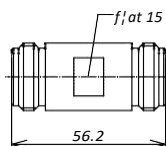

Within-Type Adaptors

<http://www.tt-telecom.ru>

Отдел продаж: market@tt-telecom.ru

N Within-Type Adaptors

Connector 1	Connector 2	Part Number
N male	N male	BN 293650
N male right angle	N male	BN 708250
N male	N female	BN 950890
N male right angle	N female	BN 299750
N female	N female	BN 293750
N female four-hole flange	N female	BN 944951
N female bulkhead	N female	BN 944950

BN 293650

BN 708250

BN 950890

BN 293750