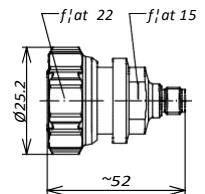

Connector 1	Connector 2	Part Number
4.3-10 male screw type	N male	BN 432024
4.3-10 male hand screw type	N male	BN 432009
4.3-10 male push-pull type	N male	BN 432030
4.3-10 male screw type	N female	BN 432025
4.3-10 male hand screw type	N female	BN 432003
4.3-10 male push-pull type	N female	BN 432031
4.3-10 female	N male	BN 432004
4.3-10 female	N female	BN 432010

Connector 1	Connector 2	Part Number
4.3-10 male screw type	3.5 mm male	BN 432026
4.3-10 male hand screw type	3.5 mm male	BN 432020
4.3-10 male push-pull type	3.5 mm male	BN 432032
4.3-10 male screw type	3.5 mm female	BN 432027
4.3-10 male hand screw type	3.5 mm female	BN 432021
4.3-10 male push-pull type	3.5 mm female	BN 432033
4.3-10 female	3.5 mm male	BN 432022
4.3-10 female	3.5 mm female	BN 432023